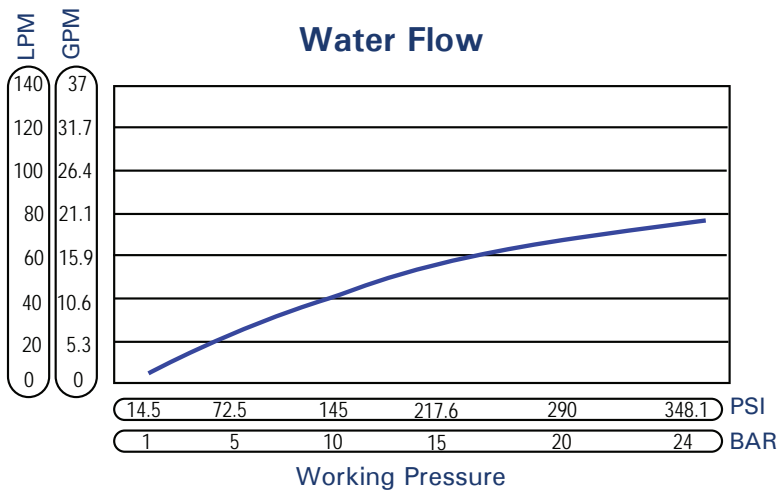

SS WASHDOWN GUN

ADJUSTABLE SPRAY PATTERN NOZZLE

DESIGN FEATURES

- Rated at 350 PSI (24 bar)
- Maximum working temperature of 200° F (95° C)
- Adjustable cone spray angle from 0° to 60°
- Weighs 2 lbs. (0.9 kg)
- Accepts 1/2" male NPT connections
- Positive shutoff
- SS body and handle

FLOW RATE - PRESSURE (STRAIGHT NOZZLE)

ORDERING

Part Number	Description
941-510100-000	SS Washdown Spray Gun

ThermOmegaTech®, Inc.
353 Ivyland Road
Warminster, PA 18974

1-877-379-8258
www.ThermOmegaTech.com