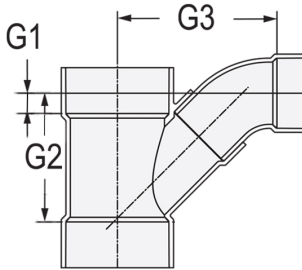

Weight(gm): 26879

Size: 12"X8"

Color: WHITE

Material: PVC

Type Red Comb Wye & 1/8 Bend (Two Piece)

Connection All Hub

G1 = 1-3/16

G2 = 20-9/16

G3 = 19-5/16

Injection Molded Dimension References:

G = (LAYING LENGTH) intersection of center lines to bottom of socket/thread; 90° elbows, tees, crosses; ± 1/32 inch.

H = Intersection of center lines to face of fitting; 90° elbows tees, crosses; ± 1/32 inch.

J = Intersection of center lines to bottom of socket/thread; 45° elbows; ± 1/32 inch

L = Overall length of fittings; ± 1/16 inch.

M = Outside diameter of socket/thread hub; ± 1/16 inch.

N = Socket bottom to socket bottom; couplings; ± 1/16 inch.

W = Height of cap; ± 1/16 inch

Typical Bushing Dimension References

The information printed here is based on current information & product design at the time of publication and is subject to change without notification. Spears® ongoing commitment to product improvement may result in some variation. No representation, guarantees or warranties of any kind are as to its accuracy, suitability for particular application or results to be obtained therefrom. For verification of technical data or additional information, please contact Spears® Technical Service Department :: WEST COAST : (818) 364-1611 - EAST COAST : (717) 938-9006