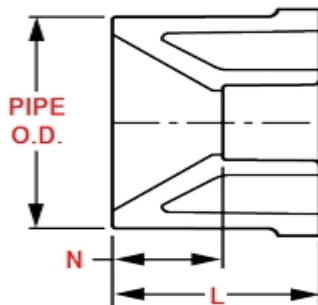

Weight(gm): 26879

Size: 12"X8"

Color: WHITE

Material: PVC

Type Red Comb Wye & 1/8 Bend (Two Piece)

Connection All Hub

G1 = 1-3/16

G2 = 20-9/16

G3 = 19-5/16

Injection Molded Dimension References:

G = (LAYING LENGTH) intersection of center lines to bottom of socket/thread; 90° elbows, tees, crosses; ± 1/32 inch.

H = Intersection of center lines to face of fitting; 90° elbows tees, crosses; ± 1/32 inch.

J = Intersection of center lines to bottom of socket/thread; 45° elbows; ± 1/32 inch

L = Overall length of fittings; ± 1/16 inch.

M = Outside diameter of socket/thread hub; ± 1/16 inch.

N = Socket bottom to socket bottom; couplings; ± 1/16 inch.

W = Height of cap; ± 1/16 inch

Typical Bushing Dimension References

The information printed here is based on current information & product design at the time of publication and is subject to change without notification. Spears® ongoing commitment to product improvement may result in some variation. No representation, guarantees or warranties of any kind are as to its accuracy, suitability for particular application or results to be obtained therefrom. For verification of technical data or additional information, please contact Spears® Technical Service Department :: WEST COAST : (818) 364-1611 - EAST COAST : (717) 938-9006