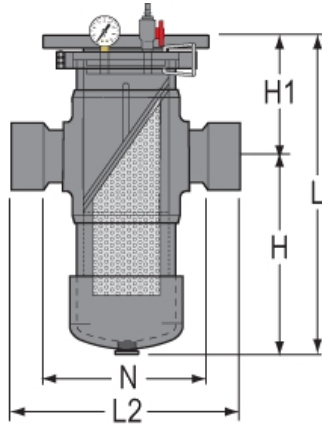

Part No: BS22C6-120C

Filters & Strainers

Basket Strainers

Desc: 12 CPVC BASKET STRAINER SOC EPDM C6 MESH

MSRP: 23869.34

Part Code: 297

Weight(lbs): 200.422

Weight(kg): 90.91

Weight(gm): 90910

Size: 12"

Color: GRAY

Material: CPVC

Connection Socket

O-Ring EPDM

Mesh Sieve # 6 = (1/8")

H1 = 17-1/8

L = 51-1/2

L2 = 39-3/16

N = 26-11/16

H = 34-5/16

Injection Molded Dimension References:

G = (LAYING LENGTH) intersection of center lines to bottom of socket/thread; 90° elbows, tees, crosses; ± 1/32 inch.

H = Intersection of center lines to face of fitting; 90° elbows tees, crosses; ± 1/32 inch.

J = Intersection of center lines to bottom of socket/thread; 45° elbows; ± 1/32 inch

L = Overall length of fittings; ± 1/16 inch.

M = Outside diameter of socket/thread hub; ± 1/16 inch.

N = Socket bottom to socket bottom; couplings; ± 1/16 inch.