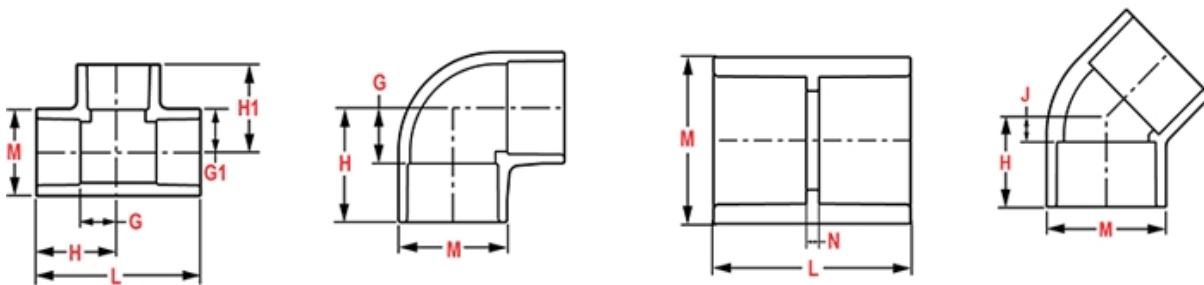

H1 = 16-5/8

L = 43-3/4

L2 = 34-9/16

N = 24-1/16

Injection Molded Dimension References:

G = (LAYING LENGTH) intersection of center lines to bottom of socket/thread; 90° elbows, tees, crosses; ± 1/32 inch.

H = Intersection of center lines to face of fitting; 90° elbows tees, crosses; ± 1/32 inch.

J = Intersection of center lines to bottom of socket/thread; 45° elbows; ± 1/32 inch

L = Overall length of fittings; ± 1/16 inch.

M = Outside diameter of socket/thread hub; ± 1/16 inch.

N = Socket bottom to socket bottom; couplings; ± 1/16 inch.

W = Height of cap; ± 1/16 inch

Typical Molded Dimension References

The information printed here is based on current information & product design at the time of publication and is subject to change without notification. Spears® ongoing commitment to product improvement may result in some variation. No representation, guarantees or warranties of any kind are as to its accuracy, suitability for particular application or results to be obtained therefrom. For verification of technical data or additional information, please contact Spears® Technical Service Department :: WEST COAST : (818) 364-1611 - EAST COAST : (717) 938-9006