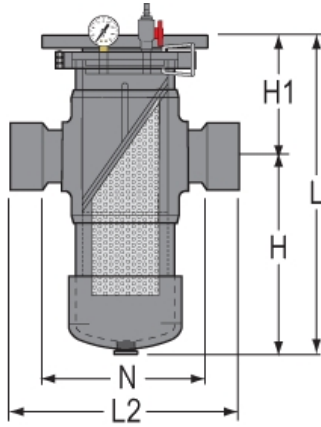

Part No: BS22C6-100C

Filters & Strainers

Basket Strainers

Desc: 10 CPVC BASKET STRAINER SOC EPDM C6 MESH

MSRP: 18796.71

Part Code: 297

Weight(lbs): 145.726

Weight(kg): 66.1

Weight(gm): 66100

Size: 10"

Color: GRAY

Material: CPVC

Connection Socket

O-Ring EPDM

Mesh Sieve # 6 = (1/8")

H = 27-1/8

H1 = 16-5/8

L = 43-3/4

L2 = 34-9/16

N = 24-1/16

Injection Molded Dimension References:

G = (LAYING LENGTH) intersection of center lines to bottom of socket/thread; 90° elbows, tees, crosses; ± 1/32 inch.

H = Intersection of center lines to face of fitting; 90° elbows tees, crosses; ± 1/32 inch.

J = Intersection of center lines to bottom of socket/thread; 45° elbows; ± 1/32 inch

L = Overall length of fittings; ± 1/16 inch.

M = Outside diameter of socket/thread hub; ± 1/16 inch.

N = Socket bottom to socket bottom; couplings; ± 1/16 inch.