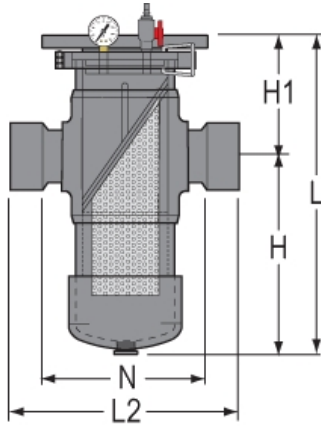

Part No: BS22C6-080C

Filters & Strainers

Basket Strainers

Desc: 8 CPVC BASKET STRAINER SOC EPDM C6 MESH

MSRP: 10708.04

Part Code: 297

Weight(lbs): 110.632

Weight(kg): 50.182

Weight(gm): 50182

Size: 8"

Color: GRAY

Material: CPVC

Connection Socket

O-Ring EPDM

Mesh Sieve # 6 = (1/8")

H = 24-1/2

H1 = 12-9/16

L = 37-1/16

L2 = 30-1/2

N = 22

Injection Molded Dimension References:

G = (LAYING LENGTH) intersection of center lines to bottom of socket/thread; 90° elbows, tees, crosses; ± 1/32 inch.

H = Intersection of center lines to face of fitting; 90° elbows tees, crosses; ± 1/32 inch.

J = Intersection of center lines to bottom of socket/thread; 45° elbows; ± 1/32 inch

L = Overall length of fittings; ± 1/16 inch.

M = Outside diameter of socket/thread hub; ± 1/16 inch.

N = Socket bottom to socket bottom; couplings; ± 1/16 inch.