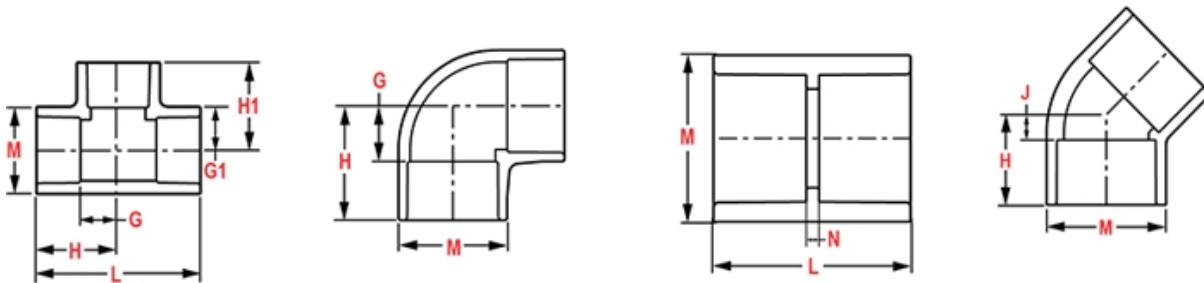

H1 = 12-9/16

L = 37-1/16

L2 = 30-1/2

N = 22

Injection Molded Dimension References:

G = (LAYING LENGTH) intersection of center lines to bottom of socket/thread; 90° elbows, tees, crosses; ± 1/32 inch.

H = Intersection of center lines to face of fitting; 90° elbows tees, crosses; ± 1/32 inch.

J = Intersection of center lines to bottom of socket/thread; 45° elbows; ± 1/32 inch

L = Overall length of fittings; ± 1/16 inch.

M = Outside diameter of socket/thread hub; ± 1/16 inch.

N = Socket bottom to socket bottom; couplings; ± 1/16 inch.

W = Height of cap; ± 1/16 inch

Typical Molded Dimension References

The information printed here is based on current information & product design at the time of publication and is subject to change without notification. Spears® ongoing commitment to product improvement may result in some variation. No representation, guarantees or warranties of any kind are as to its accuracy, suitability for particular application or results to be obtained therefrom. For verification of technical data or additional information, please contact Spears® Technical Service Department :: WEST COAST : (818) 364-1611 - EAST COAST : (717) 938-9006