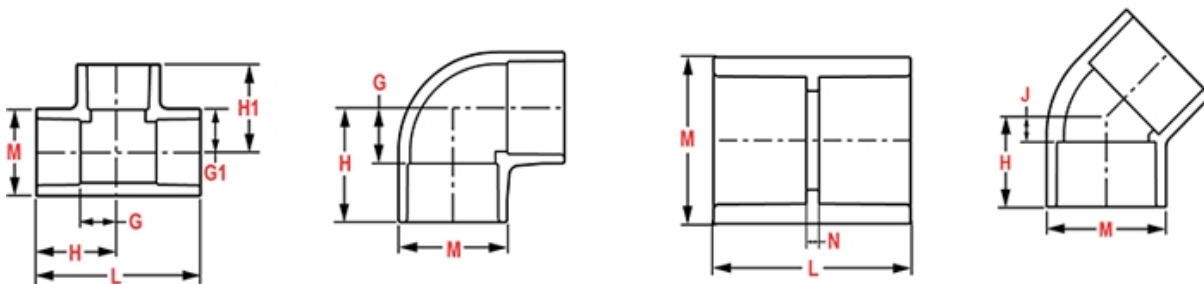

Weight(gm): 30150

Size: 6"

Color: GRAY

Material: CPVC

Connection Socket
O-Ring EPDM
Mesh Sieve # 6 = (1/8")

L = 30-7/16

L2 = 24-3/8

N = 17-7/8

Cv = 630
Values

H = 18-7/8

H1 = 11-9/16

Injection Molded Dimension References:

- G** = (LAYING LENGTH) intersection of center lines to bottom of socket/thread; 90° elbows, tees, crosses; ± 1/32 inch.
- H** = Intersection of center lines to face of fitting; 90° elbows tees, crosses; ± 1/32 inch.
- J** = Intersection of center lines to bottom of socket/thread; 45° elbows; ± 1/32 inch
- L** = Overall length of fittings; ± 1/16 inch.
- M** = Outside diameter of socket/thread hub; ± 1/16 inch.
- N** = Socket bottom to socket bottom; couplings; ± 1/16 inch.
- W** = Height of cap; ± 1/16 inch

Typical Molded Dimension References

The information printed here is based on current information & product design at the time of publication and is subject to change without notification. Spears® ongoing commitment to product improvement may result in some variation. No representation, guarantees or warranties of any kind are as to its accuracy, suitability for particular application or results to be obtained therefrom. For verification of technical data or additional information, please contact Spears® Technical Service Department :: WEST COAST : (818) 364-1611 - EAST COAST : (717) 938-9006