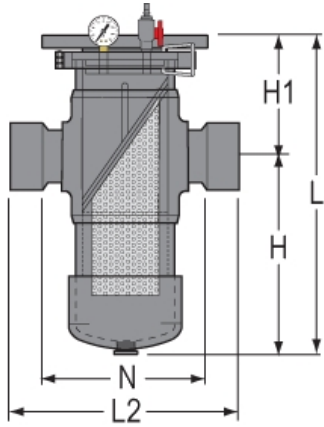

Part No: BS22C6-060C

Filters & Strainers

Basket Strainers

Desc: 6 CPVC BASKET STRAINER SOC EPDM C6 MESH

MSRP: 7501.03

Part Code: 297

Weight(lbs): 66.469

Weight(kg): 30.15

Weight(gm): 30150

Size: 6"

Color: GRAY

Material: CPVC

Connection Socket
O-Ring EPDM
Mesh Sieve # 6 = (1/8")

L = 30-7/16

L2 = 24-3/8

N = 17-7/8

Cv = 630
Values

H = 18-7/8

H1 = 11-9/16

Injection Molded Dimension References:

- G** = (LAYING LENGTH) intersection of center lines to bottom of socket/thread; 90° elbows, tees, crosses; ± 1/32 inch.
- H** = Intersection of center lines to face of fitting; 90° elbows tees, crosses; ± 1/32 inch.
- J** = Intersection of center lines to bottom of socket/thread; 45° elbows; ± 1/32 inch
- L** = Overall length of fittings; ± 1/16 inch.
- M** = Outside diameter of socket/thread hub; ± 1/16 inch.
- N** = Socket bottom to socket bottom; couplings; ± 1/16 inch.
- W** = Height of cap; ± 1/16 inch