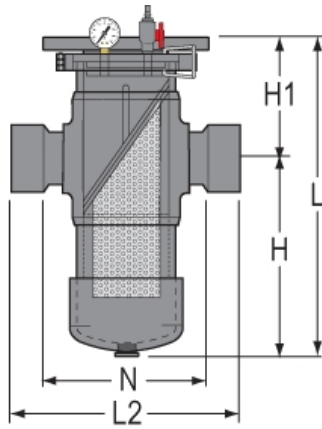

Part No: BS22C6-040C

Filters & Strainers

Basket Strainers

Desc: 4 CPVC BASKET STRAINER SOC EPDM C6 MESH

MSRP: 5675.56

Part Code: 297

Weight(lbs): 27.858

Weight(kg): 12.636

Weight(gm): 12636

Size: 4"

Color: GRAY

Material: CPVC

Connection Socket

O-Ring EPDM

Mesh Sieve # 6 = (1/8")

H = 17-3/4

H1 = 9-1/8

L = 26-3/8

L2 = 18

N = 13- 1/2

Cv = 270

Values

Injection Molded Dimension References:

G = (LAYING LENGTH) intersection of center lines to bottom of socket/thread; 90° elbows, tees, crosses; ± 1/32 inch.

M = Outside diameter of socket/thread hub; ± 1/16 inch.

N = Socket bottom to socket bottom; couplings; ± 1/16 inch.

W = Height of cap; ± 1/16 inch

Typical Molded Dimension References

The information printed here is based on current information & product design at the time of publication and is subject to change without notification. Spears® ongoing commitment to product improvement may result in some variation. No representation, guarantees or warranties of any kind are as to its accuracy, suitability for particular application or results to be obtained therefrom. For verification of technical data or additional information, please contact Spears® Technical Service Department :: WEST COAST : (818) 364-1611 - EAST COAST : (717) 938-9006