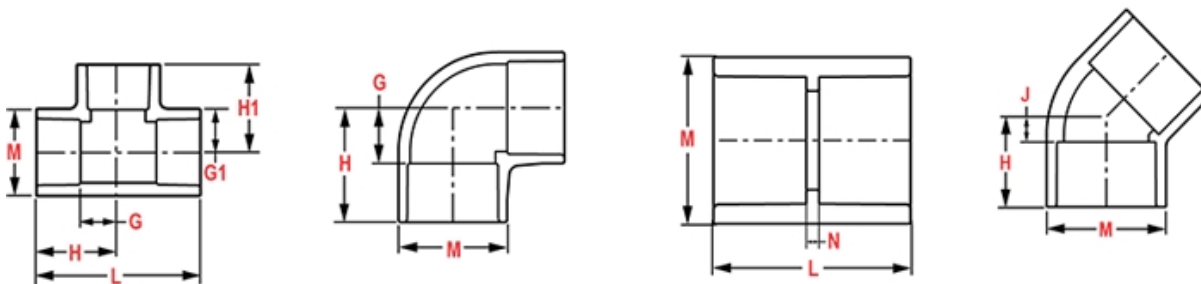

H1 = 9-1/8

L = 26-3/8

L2 = 18

N = 13- 1/2

Cv = 270

Values

Injection Molded Dimension References:

G = (LAYING LENGTH) intersection of center lines to bottom of socket/thread; 90° elbows, tees, crosses; ± 1/32 inch.

H = Intersection of center lines to face of fitting; 90° elbows tees, crosses; ± 1/32 inch.

J = Intersection of center lines to bottom of socket/thread; 45° elbows; ± 1/32 inch

L = Overall length of fittings; ± 1/16 inch.

M = Outside diameter of socket/thread hub; ± 1/16 inch.

N = Socket bottom to socket bottom; couplings; ± 1/16 inch.

W = Height of cap; ± 1/16 inch

Typical Molded Dimension References

The information printed here is based on current information & product design at the time of publication and is subject to change without notification. Spears® ongoing commitment to product improvement may result in some variation. No representation, guarantees or warranties of any kind are as to its accuracy, suitability for particular application or results to be obtained therefrom. For verification of technical data or additional information, please contact Spears® Technical Service Department :: WEST COAST : (818) 364-1611 - EAST COAST : (717) 938-9006