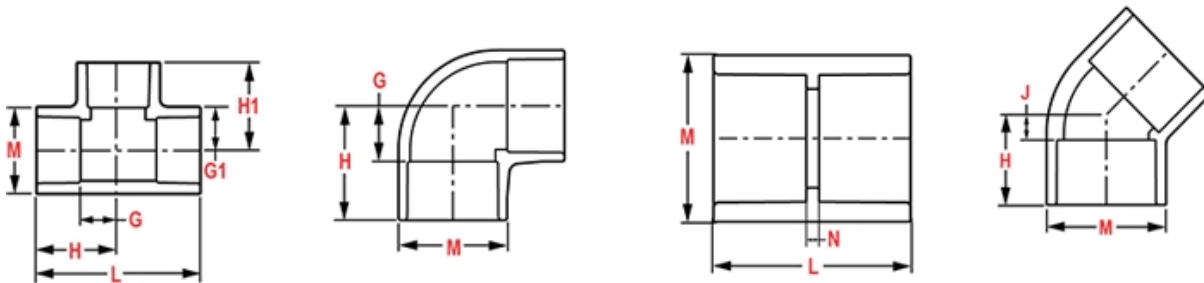

Typical Molded Dimension References

The information printed here is based on current information & product design at the time of publication and is subject to change without notification. Spears® ongoing commitment to product improvement may result in some variation. No representation, guarantees or warranties of any kind are as to its accuracy, suitability for particular application or results to be obtained therefrom. For verification of technical data or additional information, please contact Spears® Technical Service Department :: WEST COAST : (818) 364-1611 - EAST COAST : (717) 938-9006