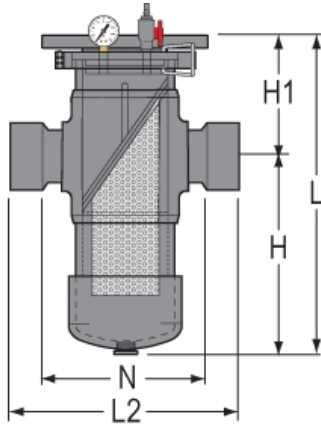

Part No: BS22C6-025C

Filters & Strainers

Basket Strainers

Desc: 2-1/2 CPVC BASKET STRNR SOC EPDM C6 MESH

MSRP: 3294.38

Part Code: 297

Weight(lbs): 11.53

Weight(kg): 5.23

Weight(gm): 5230

Size: 2-1/2"

Color: GRAY

Material: CPVC

Connection Socket
O-Ring EPDM
Mesh Sieve # 6 = (1/8")

H = 10-3/4

H1 = 8

L = 18-3/4

L2 = 12-3/8

N = 8-3/8

Injection Molded Dimension References:

- G** = (LAYING LENGTH) intersection of center lines to bottom of socket/thread; 90° elbows, tees, crosses; ± 1/32 inch.
- H** = Intersection of center lines to face of fitting; 90° elbows tees, crosses; ± 1/32 inch.
- J** = Intersection of center lines to bottom of socket/thread; 45° elbows; ± 1/32 inch
- L** = Overall length of fittings; ± 1/16 inch.
- M** = Outside diameter of socket/thread hub; ± 1/16 inch.
- N** = Socket bottom to socket bottom; couplings; ± 1/16 inch.
- W** = Height of cap; ± 1/16 inch

Typical Molded Dimension References

The information printed here is based on current information & product design at the time of publication and is subject to change without notification. Spears® ongoing commitment to product improvement may result in some variation. No representation, guarantees or warranties of any kind are as to its accuracy, suitability for particular application or results to be obtained therefrom. For verification of technical data or additional information, please contact Spears® Technical Service Department :: WEST COAST : (818) 364-1611 - EAST COAST : (717) 938-9006