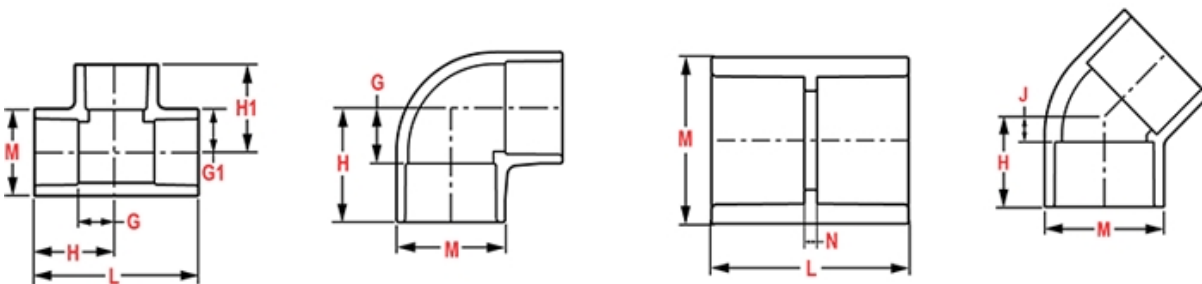

L2 = 11-5/16

N = 8-5/16

Cv = 30
Values

H = 10-3/4

H1 = 8

Injection Molded Dimension References:

G = (LAYING LENGTH) intersection of center lines to bottom of socket/thread; 90° elbows, tees, crosses; ± 1/32 inch.

H = Intersection of center lines to face of fitting; 90° elbows tees, crosses; ± 1/32 inch.

J = Intersection of center lines to bottom of socket/thread; 45° elbows; ± 1/32 inch

L = Overall length of fittings; ± 1/16 inch.

M = Outside diameter of socket/thread hub; ± 1/16 inch.

N = Socket bottom to socket bottom; couplings; ± 1/16 inch.

W = Height of cap; ± 1/16 inch

Typical Molded Dimension References

The information printed here is based on current information & product design at the time of publication and is subject to change without notification. Spears® ongoing commitment to product improvement may result in some variation. No representation, guarantees or warranties of any kind are as to its accuracy, suitability for particular application or results to be obtained therefrom. For verification of technical data or additional information, please contact Spears® Technical Service Department :: WEST COAST : (818) 364-1611 - EAST COAST : (717) 938-9006