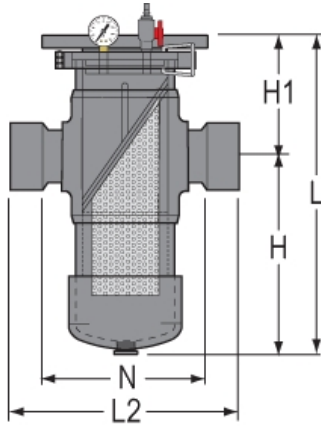

Part No: BS22C6-012C

Filters & Strainers

Basket Strainers

Desc: 1-1/4 CPVC BASKET STRNR SOC EPDM C6 MESH

MSRP: 2010.93

Part Code: 297

Weight(lbs): 11.971

Weight(kg): 5.43

Weight(gm): 5430

Size: 1-1/4"

Color: GRAY

Material: CPVC

Connection Socket

O-Ring EPDM

Mesh Sieve # 6 = (1/8")

L = 18-3/4

L2 = 11-5/16

N = 8-5/16

Cv = 30
Values

H = 10-3/4

H1 = 8

Injection Molded Dimension References:

G = (LAYING LENGTH) intersection of center lines to bottom of socket/thread; 90° elbows, tees, crosses; ± 1/32 inch.

M = Outside diameter of socket/thread hub; ± 1/16 inch.

N = Socket bottom to socket bottom; couplings; ± 1/16 inch.

W = Height of cap; ± 1/16 inch

Typical Molded Dimension References

The information printed here is based on current information & product design at the time of publication and is subject to change without notification. Spears® ongoing commitment to product improvement may result in some variation. No representation, guarantees or warranties of any kind are as to its accuracy, suitability for particular application or results to be obtained therefrom. For verification of technical data or additional information, please contact Spears® Technical Service Department :: WEST COAST : (818) 364-1611 - EAST COAST : (717) 938-9006