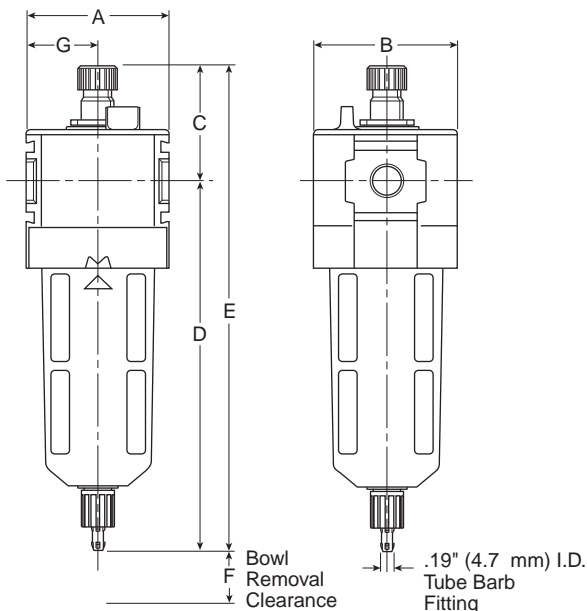

Lubricator L28 EconOmist™

= "Most Popular"

B

Filters, Regulators, Lubricators

L28-03-KK00

Features

- Integral Sight Dome and Adjustment Knob
- 3/4" NPT / BSPP-G Over-port
- Can be Filled while Under Pressure
- Quick-disconnect Bowl / Bowl Guard
- Manual Drain
- High Flow Capacities

Specifications

Flow Capacity*	3/8	176 SCFM (83.0 dm ³ /s)
	1/2	184 SCFM (86.8 dm ³ /s)
	3/4	200 SCFM (94.3 dm ³ /s)
Initial Drip Flow	1.26 SCFM	
Maximum Supply Pressure	Plastic Bowl	150 PSIG (10.3 bar)
	Metal Bowl	250 PSIG (17.2 bar)
Minimum Flow for Lubrication	1.3 SCFM@ 100 PSIG	
Operating Temperature	Plastic Bowl	14° to 125°F (-10° to 52°C)
	Metal Bowl	14° to 150°F (-10° to 65.5°C)
Port Size	NPT / BSPP-G	3/8, 1/2, 3/4
Bowl Capacity	6 oz	
Weight	1.9 lb. (0.9 kg)	

* Inlet pressure 150 PSIG (10.3 bar). Pressure drop 5 PSID (0.3 bar).

Materials of Construction

Body	Aluminum	
Body Cap	ABS	
Bowls	Plastic Bowl	Polycarbonate
	Metal Bowl	Aluminum
Pick-up Filter	Sintered Bronze	
Seals	Plastic Bowl	Nitrile
	Metal Bowl	Nitrile
Sight Dome	Polycarbonate	
Sight Gauge	Metal Bowl	Polyamide (Nylon)
Suggested Lubricant	Airline Oil F442001	

Dimensions

Models	Inches (mm)	A	B	C	D	E	F	G
Standard Unit with Manual Drain L28-XX-KK00		2.90 (74)	2.90 (74)	2.56 (65)	7.36 (187)	9.92 (252)	2.00 (51)	1.45 (37)
Metal Bowl with Sight Gauge / Manual Drain		2.90 (74)	2.90 (74)	2.56 (65)	7.36 (187)	9.92 (252)	2.00 (51)	1.45 (37)