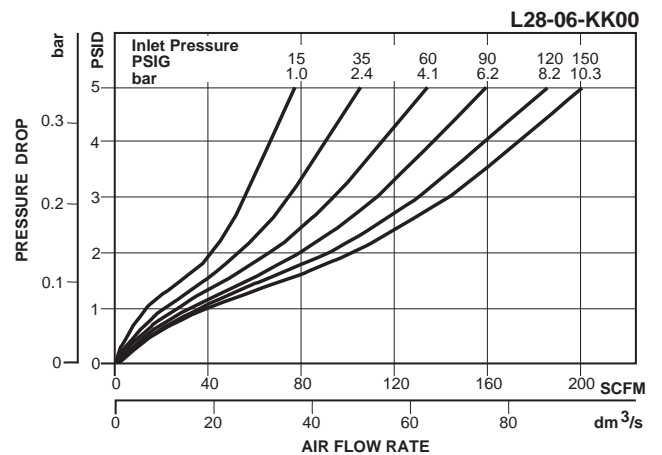

= "Most Popular"

Replacement Bowl Kits

- Metal Bowl with Sight Gauge, Manual Drain..... GRP-96-644
- Plastic Bowl / Bowl Guard, Manual Drain..... LRP-96-702

Replacement Kits

- Bowl O-ring, Nitrile..... GRP-96-654
- Bowl O-ring, Fluorocarbon..... GRP-96-755
- Bypass Assembly..... LRP-96-678
- Fill Plug Kit..... LRP-96-679
- Sight Dome Assembly –
  - New Style Polycarbonate, L28-XX-KK00..... LRP-96-310
  - New Style Nylon..... LRP-96-312
- Siphon Tube Assembly..... LRP-96-681

Accessories

- Force Fill Adapter..... LRP-96-704
- Sight Gauge Kit..... GRP-96-825
- Wall Mounting Bracket –
  - L-Type..... GPA-96-605
  - T-Type..... GPA-96-602

B
Filters, Regulators, Lubricators

Ordering Information

Model Type	Port Size	Plastic Bowl / Bowl Guard	Metal Bowl / Sight Gauge
Manual Drain	3/8	L28-03-KK00	L28-03-KL00
	1/2	L28-04-KK00	L28-04-KL00
	3/4	L28-06-KK00	L28-06-KL00

Options - To order an option supplied with the unit model, add the appropriate coded suffix letter in the designated position of the model number.