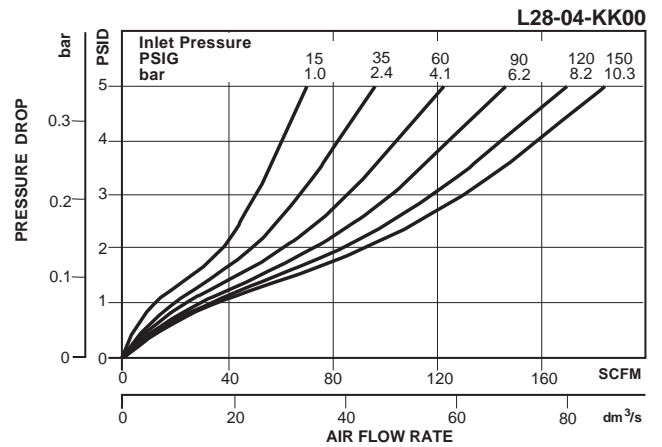

= "Most Popular"

Replacement Bowl Kits

- Metal Bowl with Sight Gauge, Manual Drain..... GRP-96-644
- Plastic Bowl / Bowl Guard, Manual Drain..... LRP-96-702

Replacement Kits

- Bowl O-ring, Nitrile..... GRP-96-654
- Bowl O-ring, Fluorocarbon..... GRP-96-755
- Bypass Assembly..... LRP-96-678
- Fill Plug Kit..... LRP-96-679
- Sight Dome Assembly –
  - New Style Polycarbonate, L28-XX-KK00..... LRP-96-310
  - New Style Nylon..... LRP-96-312
- Siphon Tube Assembly..... LRP-96-681

Accessories

- Force Fill Adapter..... LRP-96-704
- Sight Gauge Kit..... GRP-96-825
- Wall Mounting Bracket –
  - L-Type..... GPA-96-605
  - T-Type..... GPA-96-602

B
Filters, Regulators, Lubricators

Ordering Information

Model Type	Port Size	Plastic Bowl / Bowl Guard	Metal Bowl / Sight Gauge
Manual Drain	3/8	L28-03-KK00	L28-03-KL00
	1/2	L28-04-KK00	L28-04-KL00
	3/4	L28-06-KK00	L28-06-KL00

Options - To order an option supplied with the unit model, add the appropriate coded suffix letter in the designated position of the model number.