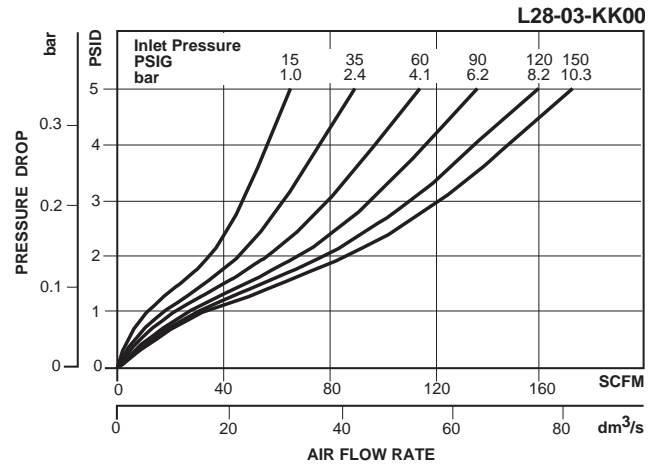

= "Most Popular"

Replacement Bowl Kits

- Metal Bowl with Sight Gauge, Manual Drain..... GRP-96-644
- Plastic Bowl / Bowl Guard, Manual Drain..... LRP-96-702

Replacement Kits

- Bowl O-ring, Nitrile..... GRP-96-654
- Bowl O-ring, Fluorocarbon..... GRP-96-755
- Bypass Assembly..... LRP-96-678
- Fill Plug Kit..... LRP-96-679
- Sight Dome Assembly –
  - New Style Polycarbonate, L28-XX-KK00..... LRP-96-310
  - New Style Nylon..... LRP-96-312
- Siphon Tube Assembly..... LRP-96-681

Accessories

- Force Fill Adapter..... LRP-96-704
- Sight Gauge Kit..... GRP-96-825
- Wall Mounting Bracket –
  - L-Type..... GPA-96-605
  - T-Type..... GPA-96-602

B
Filters, Regulators, Lubricators

Ordering Information

Model Type	Port Size	Plastic Bowl / Bowl Guard	Metal Bowl / Sight Gauge
Manual Drain	3/8	L28-03-KK00	L28-03-KL00
	1/2	L28-04-KK00	L28-04-KL00
	3/4	L28-06-KK00	L28-06-KL00

Options - To order an option supplied with the unit model, add the appropriate coded suffix letter in the designated position of the model number.